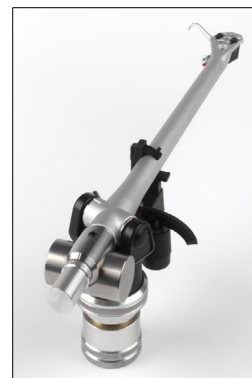

MICHELL ENGINEERING

TecnoDec

TecnoDec - without Tonearm

1.200 €

Tonearms

TecnoArm - 2 Black

1.050 €

TecnoArm - 2 Silver

990 €

T2

300 €

T3

500 €

Accessories

Record Clamp

50 €